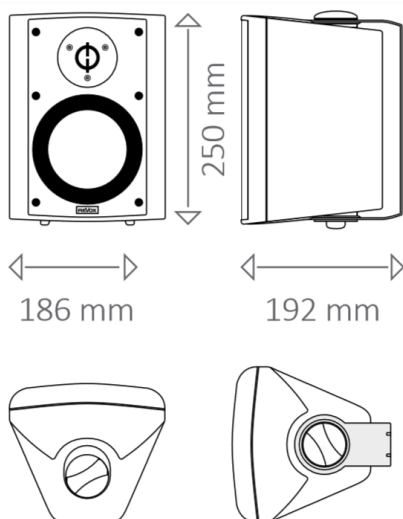

They come with a wall fixture for simple, flexible installation and can be tilted or turned as required.

Revox Outdoor I80

Revox Outdoor I80

Revox Outdoor I80

Outdoor I80 with wall control

Technical data:

Revox Outdoor I80

2 way speaker system

Outer dimensions	250 mm x 186 mm x 166 mm (with bracket 192 mm)
Weight	2,8 kg
Power rating	80 Watt
Music power handling capacity	110 Watt
Impedance	6 Ohm
Frequency response	52 Hz – 32 kHz
Efficiency (2.83 V/1 m)	87 dB
Woofer / Midrange	133 mm aluminium
Tweeter	21 mm aluminium dome