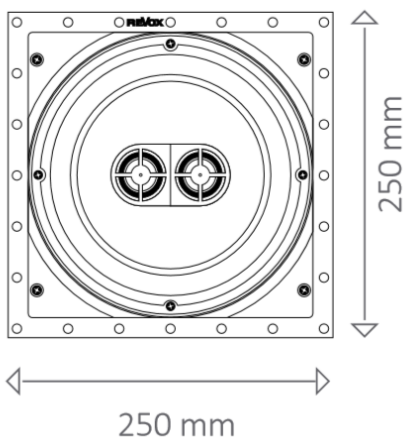

Revox speakers True studio sound quality

Revox Inwall I82 stereo

Excellent stereo sound in the tightest of spaces with only one speaker is a possibility with the Revox Inwall I82 stereo.

Thanks to the extremely slim 3 mm thick frame you will neither see nor guess the power hiding in the wall. But this only serves to increase the surprise when the speakers reveal what they truly have to offer.

Revox Inwall I82

Revox Inwall I82

Magnetic grill

Technical data:

Revox Inwall I82

Double 2 way speaker system

Outer dimensions	250 mm x 250 mm
Installation depth	95 mm
Cutout dimensions	222 mm x 222 mm
Weight	2,3 kg
Power rating	2 x 40 Watt
Music power handling capacity	2 x 60 Watt
Impedance	2 x 6 Ohm
Frequency response	32 Hz – 20 kHz* / 48 Hz – 20 kHz**
Efficiency (2.83 V/1 m)	97 dB
Woofer / Midrange	205 mm polypropylene (double voice coil)
Tweeter	2 x 25 mm aluminium dome

*within ceiling / **with Revox cabinet