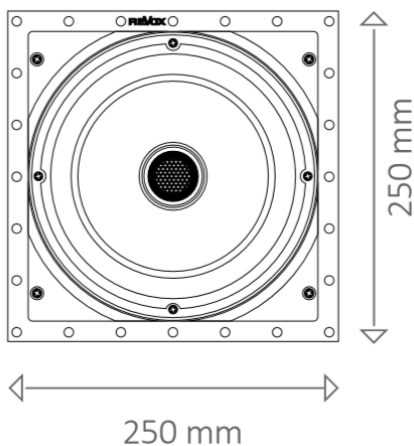

Revox speakers True studio sound quality

Revox Inwall I82

The Revox Inwall I82 speakers impress by excellent sound and an extremely slim design. Thanks to the 3 mm thick frame you will neither see nor guess the power hiding in the wall. But this only serves to increase the surprise when the speakers reveal what they truly have to offer.

Revox Inwall I82 without grill

Revox Inwall I82

Revox Inwall I82 without grill

Magnetic grill

Technical data:

Revox Inwall I82

2 way speaker system

Outer dimensions	250 mm x 250 mm
Installation depth	95 mm
Cutout dimensions	222 mm x 222 mm
Weight	2,1 kg
Power rating	80 Watt
Music power handling capacity	110 Watt
Impedance	6 Ohm
Frequency response	32 Hz – 20 kHz* / 48 Hz – 20 kHz**
Efficiency (2.83 V/1 m)	90 dB
Woofer / Midrange	205 mm polypropylene
Tweeter	25 mm aluminium dome

*within ceiling / **with Revox cabinet