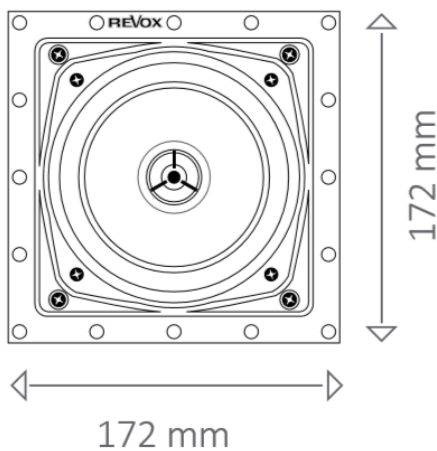

Revox speakers True studio sound quality

Revox Inwall I52

The Revox Inwall I52 speakers impress with excellent sound and an extremely slim design. Thanks to the 3 mm thick frame you will neither see nor guess the power hiding in the wall. But this only serves to increase the surprise when the speakers reveal what they truly have to offer.

Revox Inwall I52 without grill

Revox Inwall I52

Revox Inwall I52 without grill

Technical data:

Revox Inwall I52

2 way speaker system

Outer dimensions	172 mm x 172 mm
Installation depth	75 mm
Cutout dimensions	148 mm x 148 mm
Weight	1,2 kg
Power rating	50 Watt
Music power handling capacity	70 Watt
Impedance	6 Ohm
Frequency response	50 Hz – 20 kHz* / 60 Hz – 20 kHz**
Efficiency (2.83 V/1 m)	88 dB
Woofer / Midrange	130 mm polypropylene
Tweeter	12 mm polycarbonate dome

*within ceiling / **with Revox cabinet